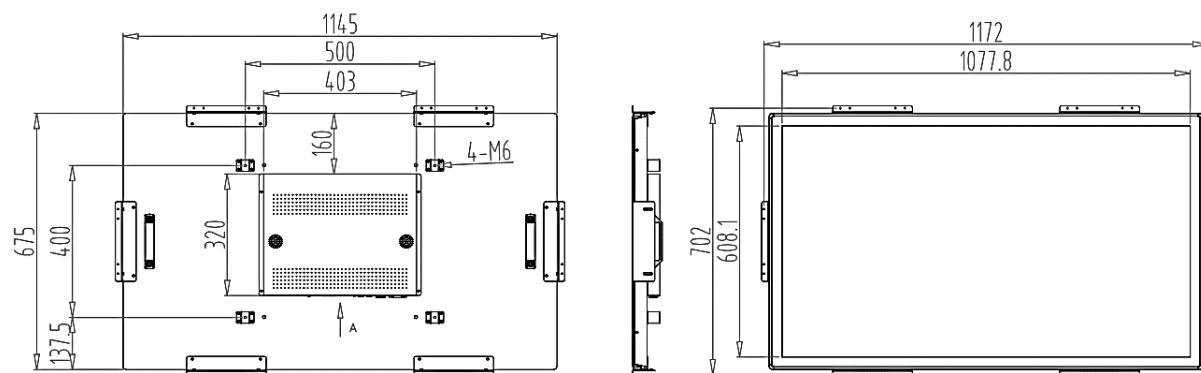

Specification

Dimension Drawing

FN49A