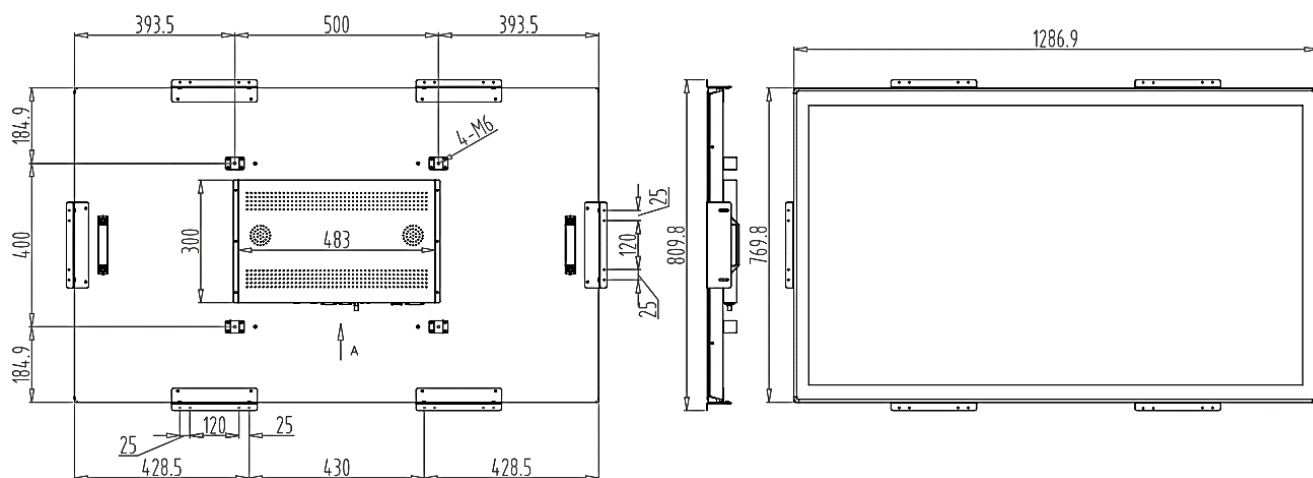

Specification

Dimension Drawing

FN55A