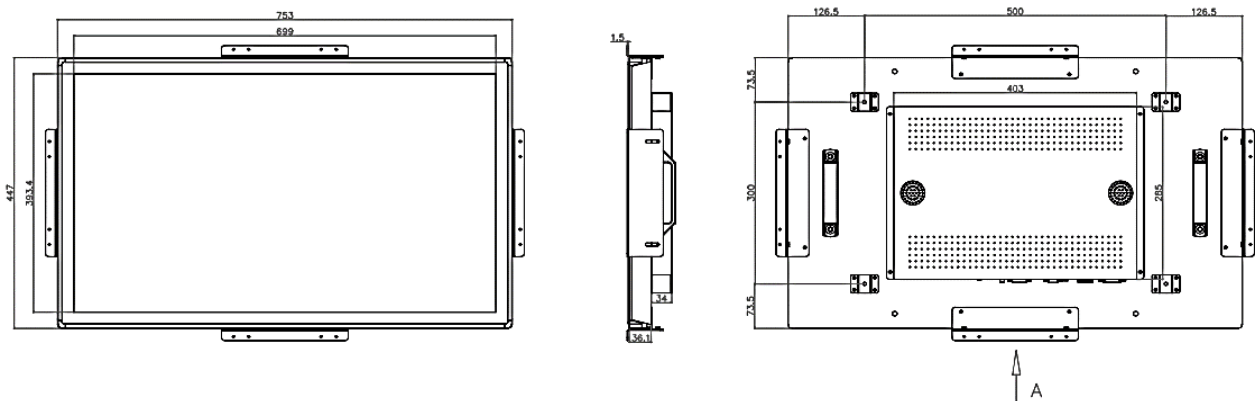

Physical						
Color	Black					
Body Dimension (mm)	524.2 x 316.1 x 63.5	653 x 393 x 60.2	753 x 447 x 70.1	1012 x 600 x 72.2	1145 x 675x 72.4	1287 x 770 x 72.2
Set Weight	6.7kg	10.9kg	14.6kg	23.9kg	27.5 kg	36.1 kg
Package Dimension(mm)	685 x 450 x 215	815 x 530 x 235	910 x 577 x 240	1170 x 730 x 240	1305 x 805 x 240	1440 x 900 x 240
Package Weight	10.2kg	15.6kg	20.5kg	31.2kg	35.3 kg	45.6 kg
Mounting Holes	350 x 200	500 x 300	500 x 300	600 x 400	500 x 400	500 x 400

Specification

Dimension Drawing

FN22A

FN27A

FN32A

Specification

Dimension Drawing

FN43A