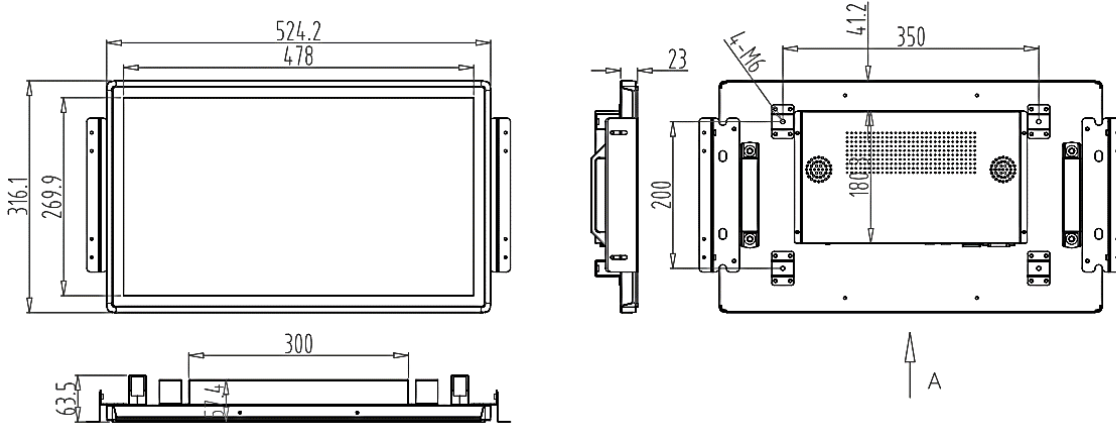

Specification

Dimension Drawing

FN22A