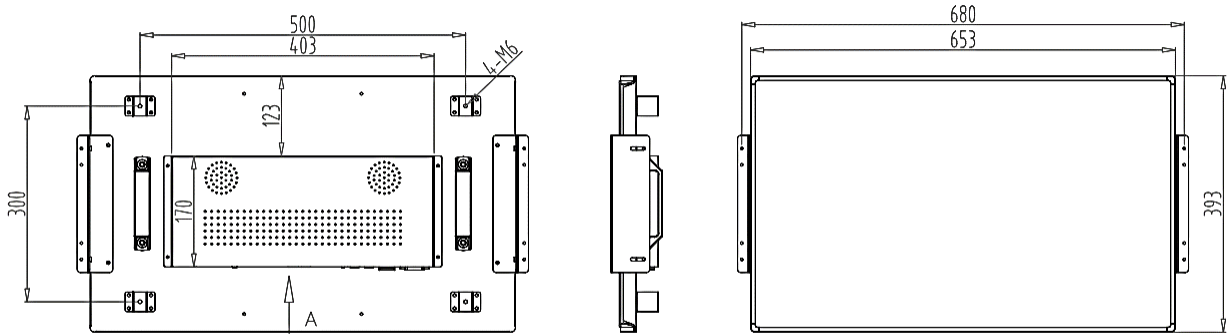

Physical						
Color	Black					
Body Dimension (mm)	524.2 x 316.1 x 63.5	653 x 393 x 60.2	753 x 447 x 70.1	1012 x 600 x 72.2	1145 x 675x 72.4	1287 x 770 x 72.2
Set Weight	6.7kg	10.9kg	14.6kg	23.9kg	27.5 kg	36.1 kg
Package Dimension(mm)	685 x 450 x 215	815 x 530 x 235	910 x 577 x 240	1170 x 730 x 240	1305 x 805 x 240	1440 x 900 x 240
Package Weight	10.2kg	15.6kg	20.5kg	31.2kg	35.3 kg	45.6 kg
Mounting Holes	350 x 200	500 x 300	500 x 300	600 x 400	500 x 400	500 x 400

Specification

Dimension Drawing

FN22A

FN27A

FN32A

Specification

Dimension Drawing

FN43A