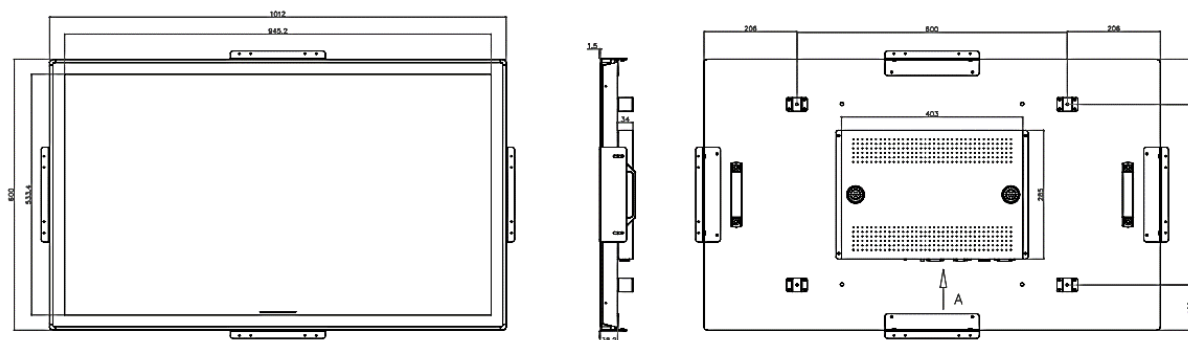

Physical						
Color	Black					
Body Dimension (mm)	524.2 x 316.1 x 63.5	653 x 393 x 60.2	753 x 447 x 70.1	1012 x 600 x 72.2	1145 x 675x 72.4	1287 x 770 x 72.2
Set Weight	6.7kg	10.9kg	14.6kg	23.9kg	27.5 kg	36.1 kg
Package Dimension(mm)	685 x 450 x 215	815 x 530 x 235	910 x 577 x 240	1170 x 730 x 240	1305 x 805 x 240	1440 x 900 x 240
Package Weight	10.2kg	15.6kg	20.5kg	31.2kg	35.3 kg	45.6 kg
Mounting Holes	350 x 200	500 x 300	500 x 300	600 x 400	500 x 400	500 x 400

Specification

Dimension Drawing

FN22A

FN27A

FN32A

Specification

Dimension Drawing

FN43A

FN49A

FN55A

Specification

Accessories Lists

No.	Parts	Qty	Specification
1	Power cord	1	1.5m
2	Remote controller	1	-
3	Bluetooth antenna	1	-
4	Wi-Fi antenna	1	-
5	User manual	1	-