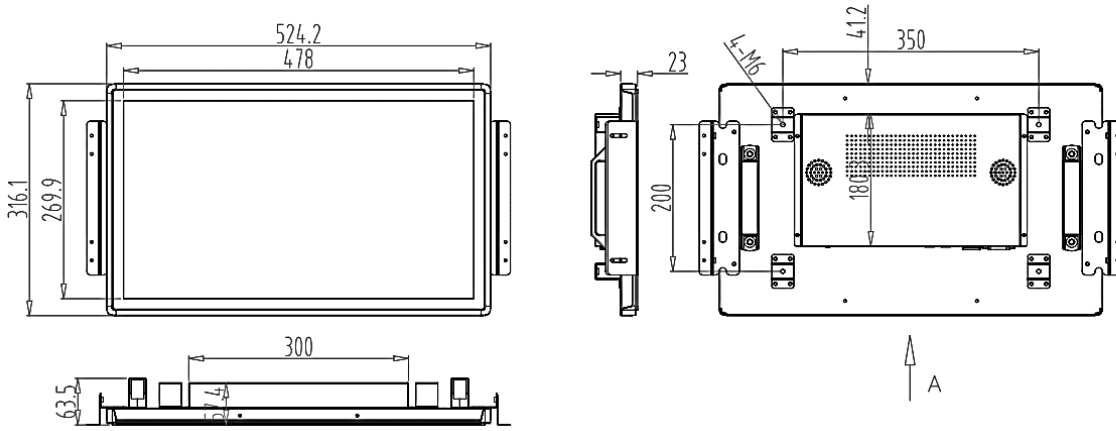

Open Frame Digital Signage - Monitor

Key Feature

- 3840×2160/ 1920x1080 physical resolution
- HDMI input
- Built-In Speakers
- Industrial grade components
- Open frame design

Specification

Display						
Model	FN22M	FN27M	FN32M	FN43M	FN49M	FN55M
Screen Size	21.5 inch	27 inch	32 inch	43 inch	49 inch	55 inch
Native Physical Resolution	1920 x 1080			3840 x 2160		
LCD Tech	ADS					
Brightness	500nit					
Contrast	1200 :1					
View Angle	178°(H) / 178°(V)					
Display Color	1.07B					
Life Time	50,000 hrs					
Interface						
USB	× 1					
HDMI	× 1					
VGA	× 1					
DVI	× 1					
Built-In Speaker	5W × 2 (8Ω)					
Power						
Power supply	AC110-240V(50/60Hz)					
Power consumption	60W	65W	110W	125W	150W	180W
Power of Standby Mode	0.5W	0.5W	0.5W	0.5W	0.5W	0.5W
Environment						
Operation temperature	0°C~40°C					
Operation humidity	10%~80% RH					
Physical						
Color	Black					
Body Dimension (mm)	524.2 x 316.1 x 63.5	653 x 393 x 60.2	753 x 447 x 70.1	1012 x 600 x 72.2	1145 x 675x 72.4	1287 x 770 x 72.2
Set Weight	6.7kg	10.9kg	14.6kg	23.9kg	27.5 kg	36.1 kg
Package Dimension(mm)	685 x 450 x 215	815 x 530 x 235	910 x 577 x 240	1170 x 730 x 240	1305 x 805 x 240	1440 x 900 x 240
Package Weight	10.2kg	15.6kg	20.5kg	31.2kg	35.3 kg	45.6 kg
Mounting Holes	350x200	500x300	500x300	600 x 400	500 x 400	500x400

Specification

Dimension Drawing

FN22M

FN27M

FN32M

Specification

Dimension Drawing

FN43M

FN49M

FN55M

Specification

Accessories Lists

No.	Parts	Qty	Specification
1	Power cord	1	1.5m
2	Remote controller	1	-
3	User manual	1	-