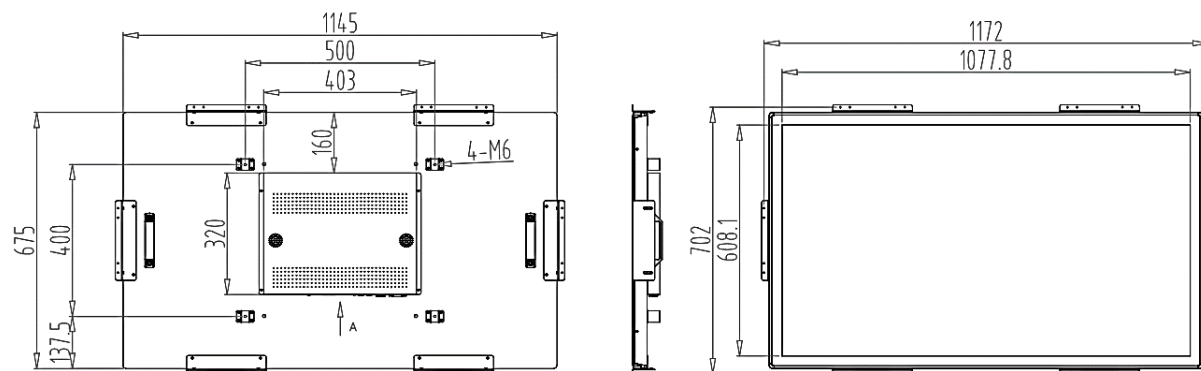

Open Frame Digital Signage - Monitor

Key Feature

- 3840×2160/ 1920x1080 physical resolution
- HDMI input
- Built-In Speakers
- Industrial grade components
- Open frame design

Specification

Display						
Model	FN22M	FN27M	FN32M	FN43M	FN49M	FN55M
Screen Size	21.5 inch	27 inch	32 inch	43 inch	49 inch	55 inch
Native Physical Resolution	1920 x 1080			3840 x 2160		
LCD Tech	ADS					
Brightness	500nit					
Contrast	1200 :1					
View Angle	178°(H) / 178°(V)					
Display Color	1.07B					
Life Time	50,000 hrs					
Interface						
USB	× 1					
HDMI	× 1					
VGA	× 1					
DVI	× 1					
Built-In Speaker	5W × 2 (8Ω)					
Power						
Power supply	AC110-240V(50/60Hz)					
Power consumption	60W	65W	110W	125W	150W	180W
Power of Standby Mode	0.5W	0.5W	0.5W	0.5W	0.5W	0.5W
Environment						
Operation temperature	0°C~40°C					
Operation humidity	10%~80% RH					
Physical						
Color	Black					
Body Dimension (mm)	524.2 x 316.1 x 63.5	653 x 393 x 60.2	753 x 447 x 70.1	1012 x 600 x 72.2	1145 x 675x 72.4	1287 x 770 x 72.2
Set Weight	6.7kg	10.9kg	14.6kg	23.9kg	27.5 kg	36.1 kg
Package Dimension(mm)	685 x 450 x 215	815 x 530 x 235	910 x 577 x 240	1170 x 730 x 240	1305 x 805 x 240	1440 x 900 x 240
Package Weight	10.2kg	15.6kg	20.5kg	31.2kg	35.3 kg	45.6 kg
Mounting Holes	350x200	500x300	500x300	600 x 400	500 x 400	500x400

Specification

Dimension Drawing

FN22M

FN27M

FN32M

Specification

Dimension Drawing

FN43M

FN49M

FN55M

Specification

Accessories Lists

No.	Parts	Qty	Specification
1	Power cord	1	1.5m
2	Remote controller	1	-
3	User manual	1	-