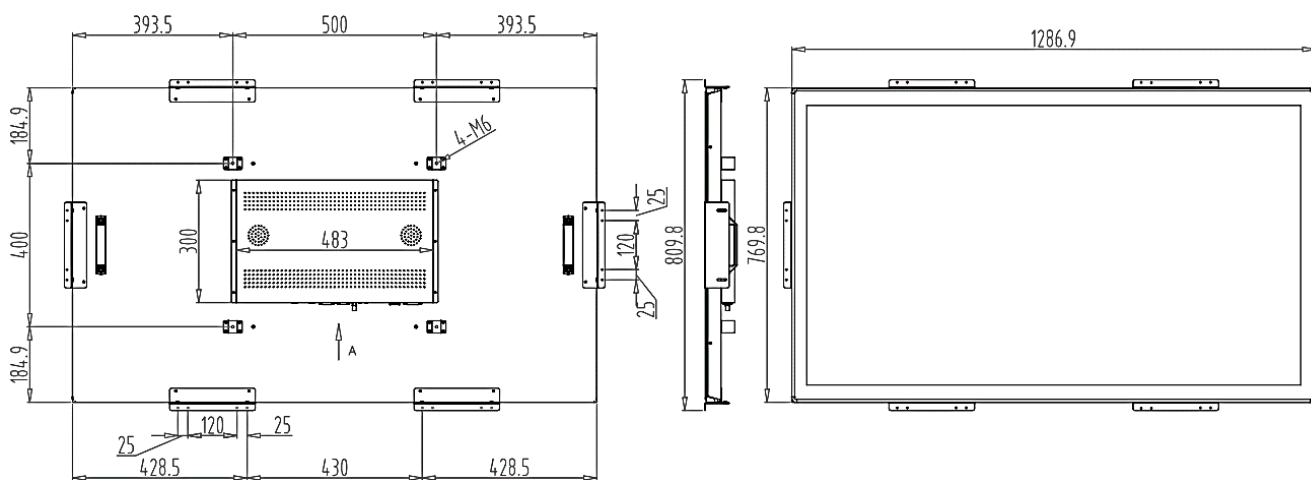

Open Frame Digital Signage - Monitor

Key Feature

- 3840×2160/ 1920x1080 physical resolution
- HDMI input
- Built-In Speakers
- Industrial grade components
- Open frame design

Specification

Display						
Model	FN22M	FN27M	FN32M	FN43M	FN49M	FN55M
Screen Size	21.5 inch	27 inch	32 inch	43 inch	49 inch	55 inch
Native Physical Resolution	1920 x 1080			3840 x 2160		
LCD Tech	ADS					
Brightness	500nit					
Contrast	1200 :1					
View Angle	178°(H) / 178°(V)					
Display Color	1.07B					
Life Time	50,000 hrs					
Interface						
USB	× 1					
HDMI	× 1					
VGA	× 1					
DVI	× 1					
Built-In Speaker	5W × 2 (8Ω)					
Power						
Power supply	AC110-240V(50/60Hz)					
Power consumption	60W	65W	110W	125W	150W	180W
Power of Standby Mode	0.5W	0.5W	0.5W	0.5W	0.5W	0.5W
Environment						
Operation temperature	0°C~40°C					
Operation humidity	10%~80% RH					
Physical						
Color	Black					
Body Dimension (mm)	524.2 x 316.1 x 63.5	653 x 393 x 60.2	753 x 447 x 70.1	1012 x 600 x 72.2	1145 x 675x 72.4	1287 x 770 x 72.2
Set Weight	6.7kg	10.9kg	14.6kg	23.9kg	27.5 kg	36.1 kg
Package Dimension(mm)	685 x 450 x 215	815 x 530 x 235	910 x 577 x 240	1170 x 730 x 240	1305 x 805 x 240	1440 x 900 x 240
Package Weight	10.2kg	15.6kg	20.5kg	31.2kg	35.3 kg	45.6 kg
Mounting Holes	350x200	500x300	500x300	600 x 400	500 x 400	500x400

Specification

Dimension Drawing

FN22M

FN27M

FN32M

Specification

Dimension Drawing

FN43M

FN49M

FN55M

Specification

Accessories Lists

No.	Parts	Qty	Specification
1	Power cord	1	1.5m
2	Remote controller	1	-
3	User manual	1	-