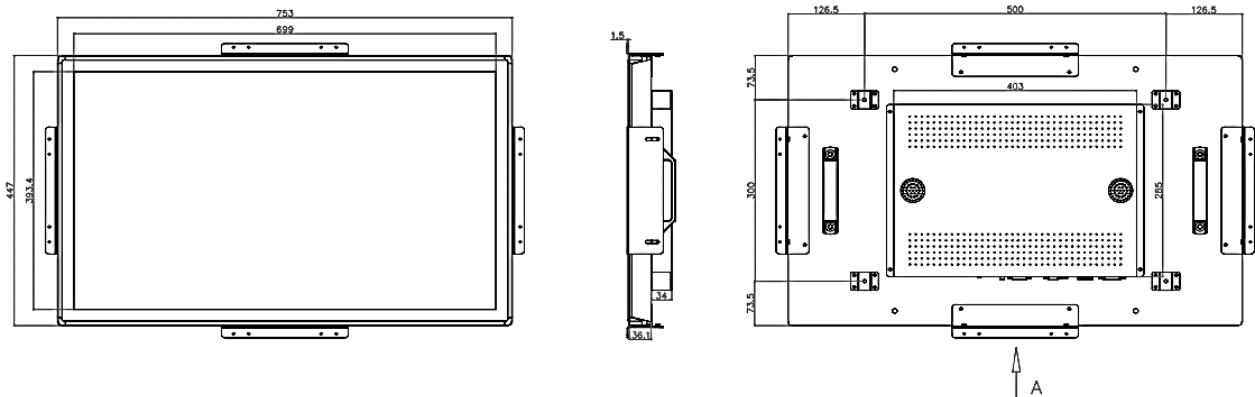

Open Frame Digital Signage - Monitor

Key Feature

- 3840×2160/ 1920x1080 physical resolution
- HDMI input
- Built-In Speakers
- Industrial grade components
- Open frame design

Specification

Display						
Model	FN22M	FN27M	FN32M	FN43M	FN49M	FN55M
Screen Size	21.5 inch	27 inch	32 inch	43 inch	49 inch	55 inch
Native Physical Resolution	1920 x 1080			3840 x 2160		
LCD Tech	ADS					
Brightness	500nit					
Contrast	1200 :1					
View Angle	178°(H) / 178°(V)					
Display Color	1.07B					
Life Time	50,000 hrs					
Interface						
USB	× 1					
HDMI	× 1					
VGA	× 1					
DVI	× 1					
Built-In Speaker	5W × 2 (8Ω)					
Power						
Power supply	AC110-240V(50/60Hz)					
Power consumption	60W	65W	110W	125W	150W	180W
Power of Standby Mode	0.5W	0.5W	0.5W	0.5W	0.5W	0.5W
Environment						
Operation temperature	0°C~40°C					
Operation humidity	10%~80% RH					
Physical						
Color	Black					
Body Dimension (mm)	524.2 x 316.1 x 63.5	653 x 393 x 60.2	753 x 447 x 70.1	1012 x 600 x 72.2	1145 x 675x 72.4	1287 x 770 x 72.2
Set Weight	6.7kg	10.9kg	14.6kg	23.9kg	27.5 kg	36.1 kg
Package Dimension(mm)	685 x 450 x 215	815 x 530 x 235	910 x 577 x 240	1170 x 730 x 240	1305 x 805 x 240	1440 x 900 x 240
Package Weight	10.2kg	15.6kg	20.5kg	31.2kg	35.3 kg	45.6 kg
Mounting Holes	350x200	500x300	500x300	600 x 400	500 x 400	500x400

Specification

Dimension Drawing

FN22M

FN27M

FN32M

Specification

Dimension Drawing

FN43M

FN49M

FN55M

Specification

Accessories Lists

No.	Parts	Qty	Specification
1	Power cord	1	1.5m
2	Remote controller	1	-
3	User manual	1	-