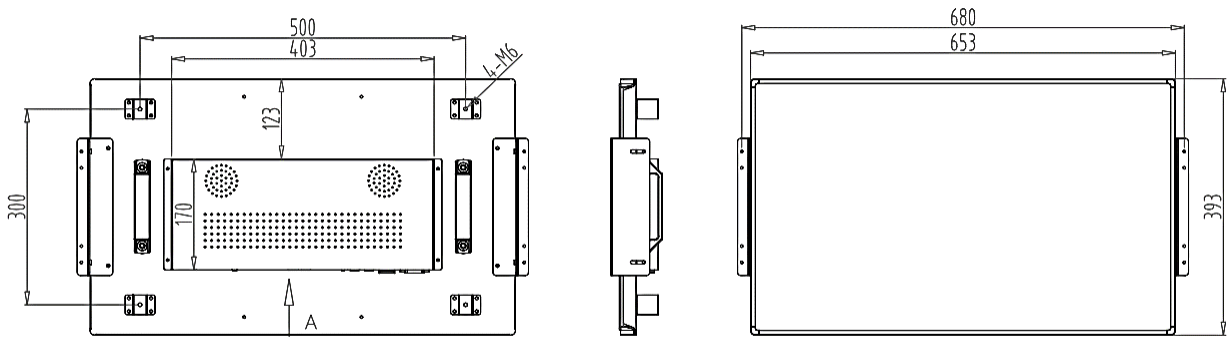

Open Frame Digital Signage - Monitor

Key Feature

- 3840×2160/ 1920x1080 physical resolution
- HDMI input
- Built-In Speakers
- Industrial grade components
- Open frame design

Specification

Display						
Model	FN22M	FN27M	FN32M	FN43M	FN49M	FN55M
Screen Size	21.5 inch	27 inch	32 inch	43 inch	49 inch	55 inch
Native Physical Resolution	1920 x 1080			3840 x 2160		
LCD Tech	ADS					
Brightness	500nit					
Contrast	1200 :1					
View Angle	178°(H) / 178°(V)					
Display Color	1.07B					
Life Time	50,000 hrs					
Interface						
USB	× 1					
HDMI	× 1					
VGA	× 1					
DVI	× 1					
Built-In Speaker	5W × 2 (8Ω)					
Power						
Power supply	AC110-240V(50/60Hz)					
Power consumption	60W	65W	110W	125W	150W	180W
Power of Standby Mode	0.5W	0.5W	0.5W	0.5W	0.5W	0.5W
Environment						
Operation temperature	0°C~40°C					
Operation humidity	10%~80% RH					
Physical						
Color	Black					
Body Dimension (mm)	524.2 x 316.1 x 63.5	653 x 393 x 60.2	753 x 447 x 70.1	1012 x 600 x 72.2	1145 x 675x 72.4	1287 x 770 x 72.2
Set Weight	6.7kg	10.9kg	14.6kg	23.9kg	27.5 kg	36.1 kg
Package Dimension(mm)	685 x 450 x 215	815 x 530 x 235	910 x 577 x 240	1170 x 730 x 240	1305 x 805 x 240	1440 x 900 x 240
Package Weight	10.2kg	15.6kg	20.5kg	31.2kg	35.3 kg	45.6 kg
Mounting Holes	350x200	500x300	500x300	600 x 400	500 x 400	500x400

Specification

Dimension Drawing

FN22M

FN27M

FN32M

Specification

Dimension Drawing

FN43M