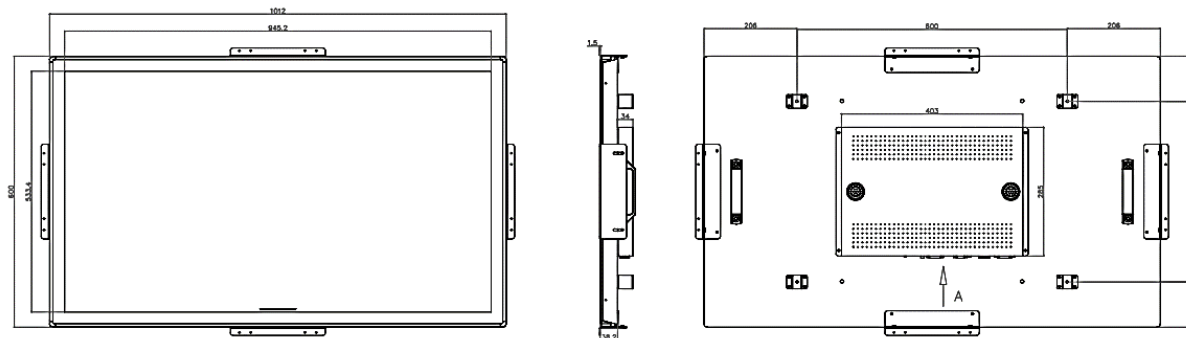

Open Frame Digital Signage - Monitor

Key Feature

- 3840×2160/ 1920x1080 physical resolution
- HDMI input
- Built-In Speakers
- Industrial grade components
- Open frame design

Specification

Display						
Model	FN22M	FN27M	FN32M	FN43M	FN49M	FN55M
Screen Size	21.5 inch	27 inch	32 inch	43 inch	49 inch	55 inch
Native Physical Resolution	1920 x 1080			3840 x 2160		
LCD Tech	ADS					
Brightness	500nit					
Contrast	1200 :1					
View Angle	178°(H) / 178°(V)					
Display Color	1.07B					
Life Time	50,000 hrs					
Interface						
USB	× 1					
HDMI	× 1					
VGA	× 1					
DVI	× 1					
Built-In Speaker	5W × 2 (8Ω)					
Power						
Power supply	AC110-240V(50/60Hz)					
Power consumption	60W	65W	110W	125W	150W	180W
Power of Standby Mode	0.5W	0.5W	0.5W	0.5W	0.5W	0.5W
Environment						
Operation temperature	0°C~40°C					
Operation humidity	10%~80% RH					
Physical						
Color	Black					
Body Dimension (mm)	524.2 x 316.1 x 63.5	653 x 393 x 60.2	753 x 447 x 70.1	1012 x 600 x 72.2	1145 x 675x 72.4	1287 x 770 x 72.2
Set Weight	6.7kg	10.9kg	14.6kg	23.9kg	27.5 kg	36.1 kg
Package Dimension(mm)	685 x 450 x 215	815 x 530 x 235	910 x 577 x 240	1170 x 730 x 240	1305 x 805 x 240	1440 x 900 x 240
Package Weight	10.2kg	15.6kg	20.5kg	31.2kg	35.3 kg	45.6 kg
Mounting Holes	350x200	500x300	500x300	600 x 400	500 x 400	500x400

Specification

Dimension Drawing

FN22M

FN27M

FN32M

Specification

Dimension Drawing

FN43M

FN49M

FN55M

Specification

Accessories Lists

No.	Parts	Qty	Specification
1	Power cord	1	1.5m
2	Remote controller	1	-
3	User manual	1	-