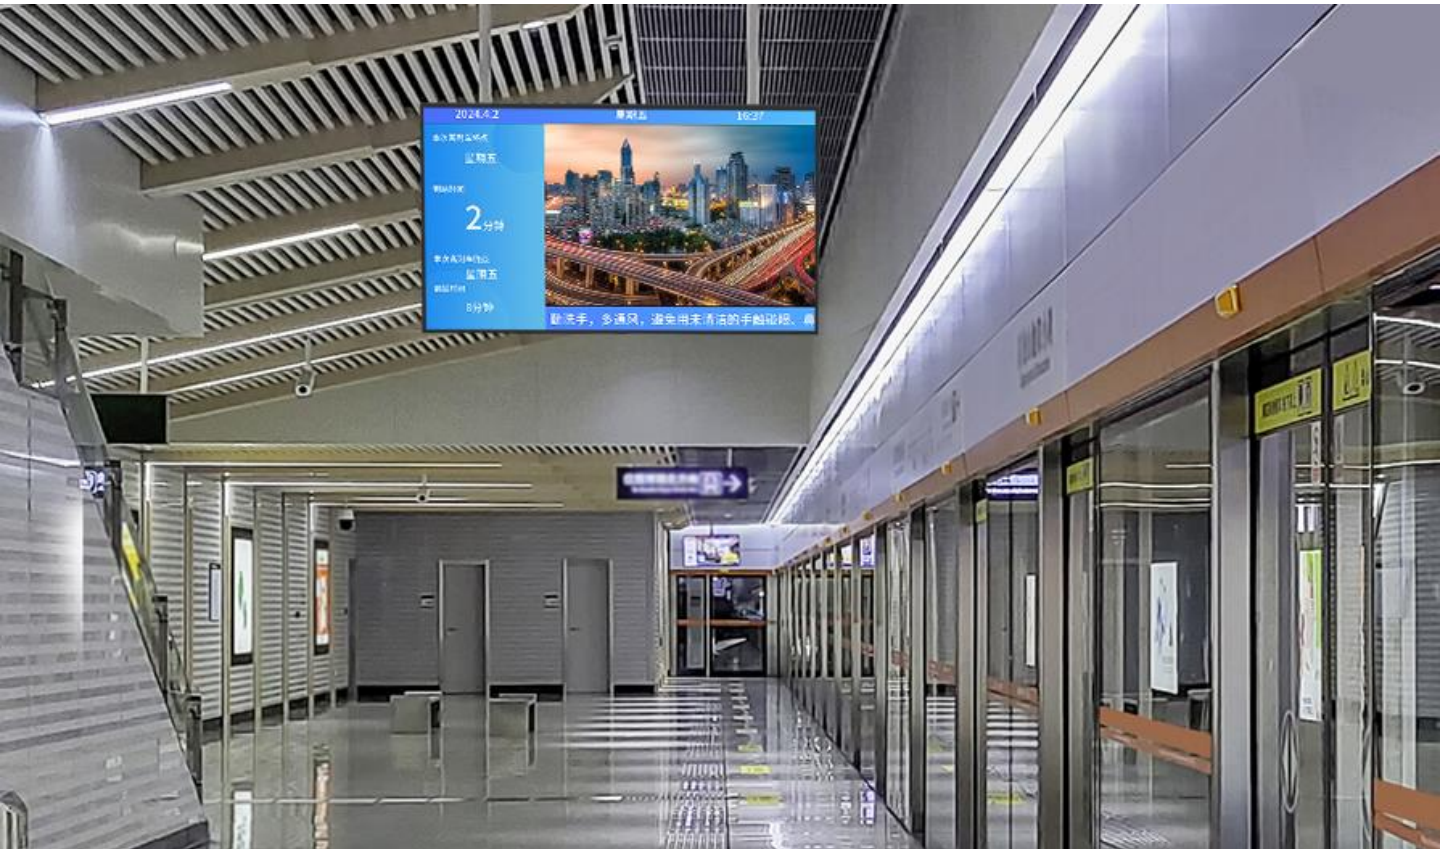

## Key Feature

- 500nits
- 7 × 24 Operation
- Android 12
- Octa Core-A55
- Built-In Speaker
- Slim and light Design
- Landscape & Portrait Installation support
- VESA Mount