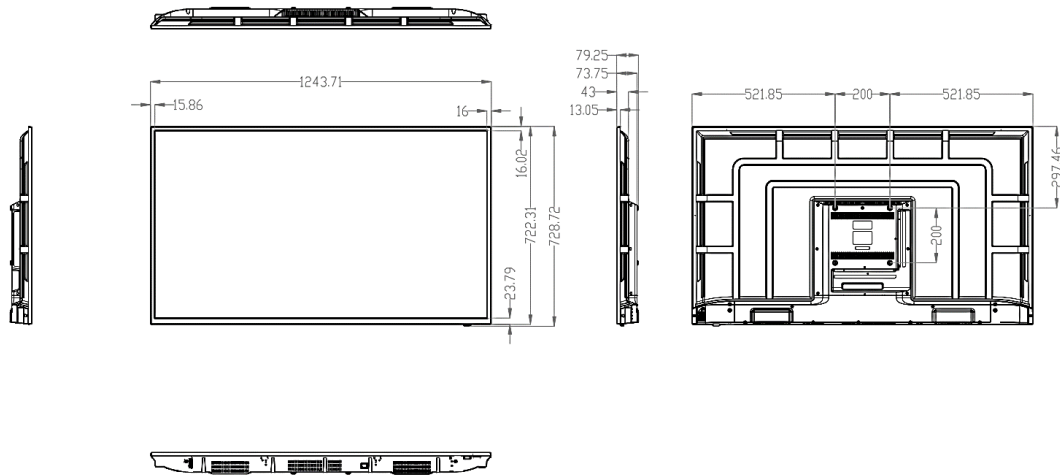

Specification

Dimension Drawing

Unit: mm

DE55A

DE65A