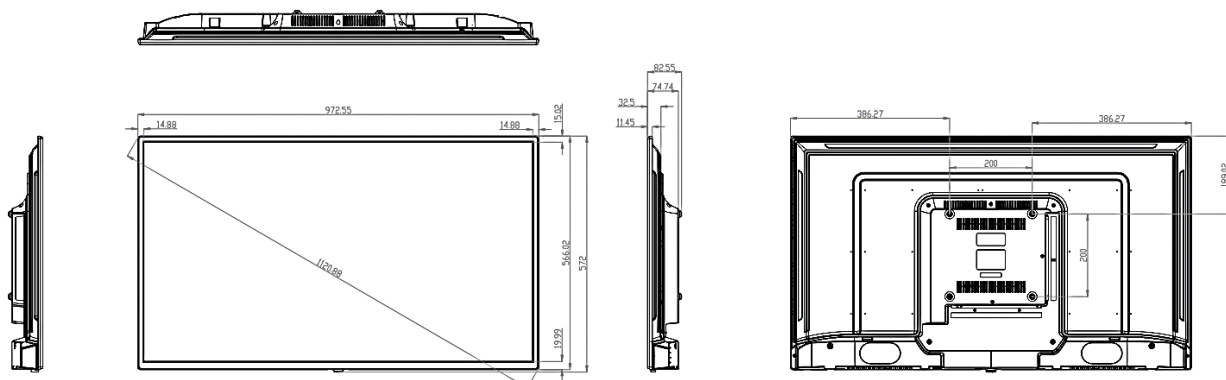

Specification

Model	DE32A	DE43A	DE50A	DE55A	DE65A	DE75A
Physical						
Color	Black					
Bezel Width(mm)	14.1(L/R) 13.9/21.6 (T/B)	14.9(L/R) 15/20 (T/B)	16.2(L/R/T) 23.3(B)	16(L/R/T) 23.8(B)	15.5(L/R/T) 22.2(B)	15.3(L/R) 15.4/18.7 (T/B)
Body Dimension w/o Stand(W×H×D, mm)	732×440 ×69.4	973×576 ×82.6	1131×666 ×78.7	1244×729 ×79.3	1461×843 ×80.4	1684×965 ×81
Set Weight w/o Stand	3.5kg	6.5kg	10.5kg	12.5kg	18.5kg	25kg
Package Dimension (W×H×D, mm)	797×492 ×112	1025×610 ×128	1184×709 ×141	1320×796 ×154	1556×934 ×154	1813×1085 ×210
Package Weight	6.5 kg	8.5 kg	15.5 kg	17.5 kg	24kg	32kg
VESA Mounting	200×100	200×200	200×200	200×200	300×200	400×300

Dimension Drawing

Unit: mm

DE43A