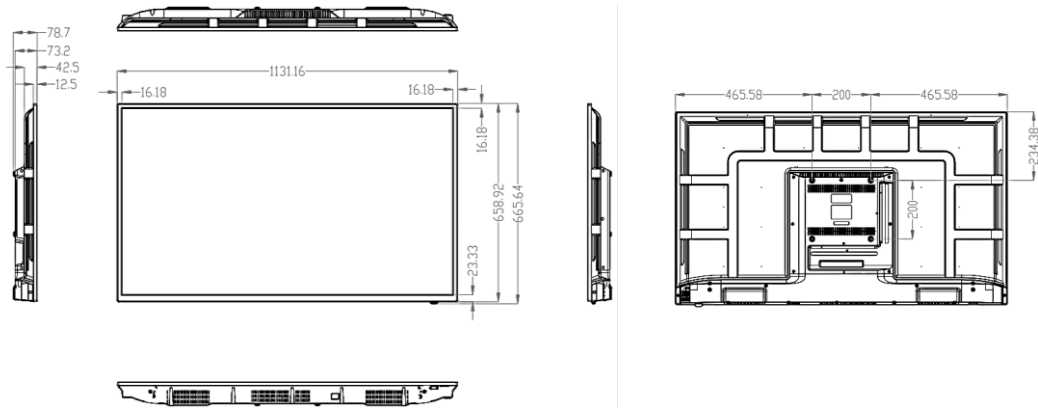

Specification

Dimension Drawing

Unit: mm

DE50A