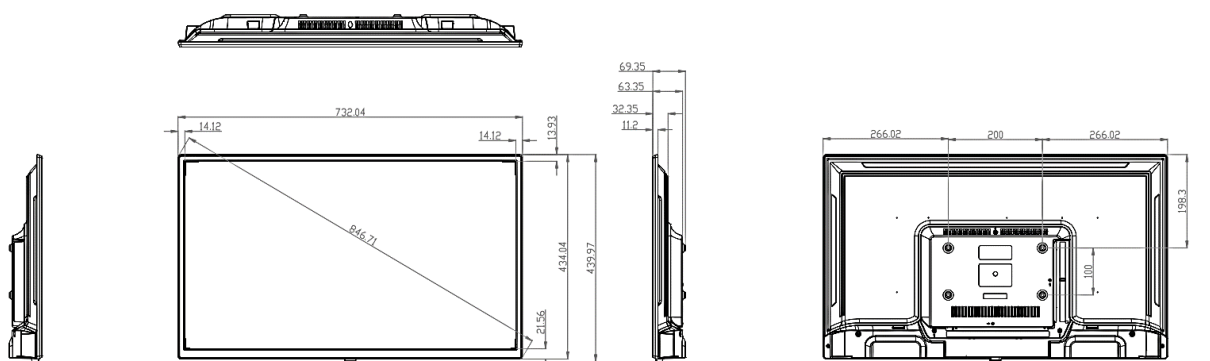

Specification

Model	DE32A	DE43A	DE50A	DE55A	DE65A	DE75A
Physical						
Color	Black					
Bezel Width(mm)	14.1(L/R) 13.9/21.6 (T/B)	14.9(L/R) 15/20 (T/B)	16.2(L/R/T) 23.3(B)	16(L/R/T) 23.8(B)	15.5(L/R/T) 22.2(B)	15.3(L/R) 15.4/18.7 (T/B)
Body Dimension w/o Stand(W×H×D, mm)	732×440 ×69.4	973×576 ×82.6	1131×666 ×78.7	1244×729 ×79.3	1461×843 ×80.4	1684×965 ×81
Set Weight w/o Stand	3.5kg	6.5kg	10.5kg	12.5kg	18.5kg	25kg
Package Dimension (W×H×D, mm)	797×492 ×112	1025×610 ×128	1184×709 ×141	1320×796 ×154	1556×934 ×154	1813×1085 ×210
Package Weight	6.5 kg	8.5 kg	15.5 kg	17.5 kg	24kg	32kg
VESA Mounting	200×100	200×200	200×200	200×200	300×200	400×300

Dimension Drawing

DE32A

Unit: mm