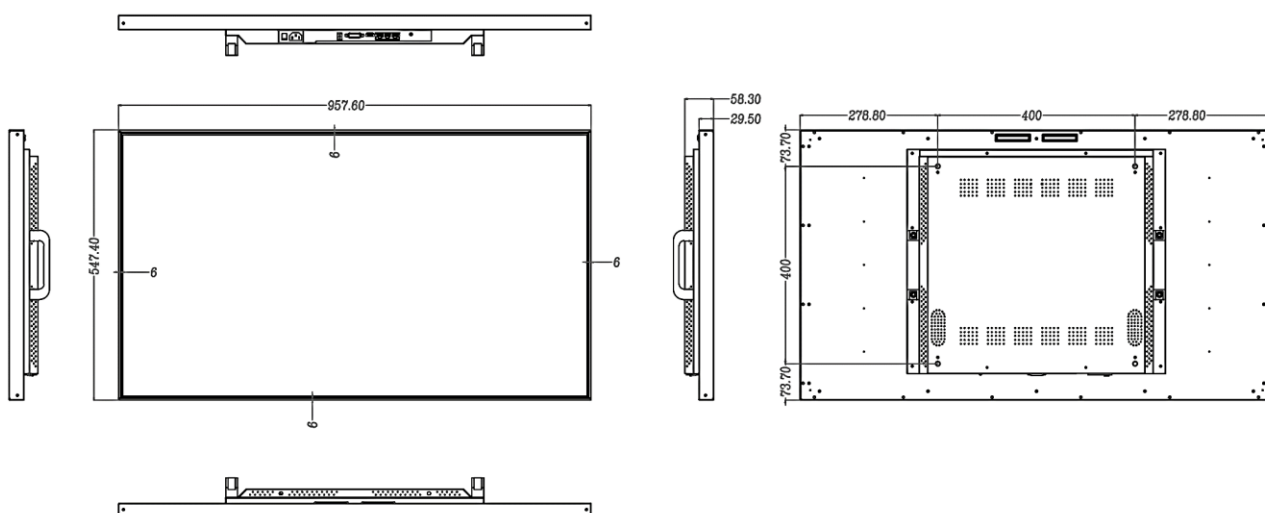

Specification

Model	DM32A	DM43A	DM49A	DM55A	DM65A	DM75A
Display						
Screen Size	32 inch	43 inch	49 inch	55 inch	65 inch	75 inch
Native Resolution	1920 × 1080	3840 × 2160				
LCD Tech	ADS					
Aspect Ratio	16 : 9					
Brightness	500 nit (Typ.)					
Contrast	≥ 1200:1					
View Angle	178°(H) / 178°(V)					
Display Color	16.7M					
Response Time	8ms					
Operation Time	24/7					
Life Time (Light Source)	50,000 hrs (Typ.)					
Interface						
HDMI IN 2.0	× 1					
USB 3.0	× 1					
USB 2.0	× 1					
Earphone	× 1					
RJ45	× 1					
Configuration						
CPU	Octa Core A55, 1.2GHz, up to 1.5GHz					
GPU	Multi-Core Mali-G52					
RAM/Storage	4G/32G					
OS	Android 12					
LAN	10/100M					
WIFI	2.4G+5G					
Bluetooth	Yes					
Built-In Speaker	5W × 2 (8Ω)					
Power						
POWER SUPPLY	AC 100V ~ 240V@50/60HZ					
POWER CONSUMPTION	50W	80W	110W	130W	210W	300W
POWER CONSUMPTION (Standby)	0.5W	0.5W	0.5W	0.5W	0.5W	0.5W
Environment						
Operation Temperature	0°C~50°C					
Operation Humidity	10%-85%					
Storage Temperature	-20°C~60°C					
Storage Humidity	5%-95%					

Specification

Model	DM32A	DM43A	DM49A	DM55A	DM65A	DM75A
Physical						
Color/Material	Black/Aluminum					
Bezel Width	6mm (L/R/T/B)				8mm (L/R/T/B)	
Set Outline Dimension (W×H×D)	713×409.8 × 58.3mm	958×547.4 × 58.3mm	1090×620.3 × 58.3mm	1226×699.2 × 58.3mm	1450×825 × 82mm	1672×951 × 71.2mm
Package Dimension (W×H×D)	842×553 × 160mm	1080×667 × 157mm	1216×762 × 160mm	1345×820 × 160mm	1570×945 × 160mm	1840×1110 × 195mm
Set Weight	7kg	12kg	16kg	18kg	24kg	31kg
Packed Weight (1 Sets inside)	10kg	20kg	26kg	30kg	37kg	48kg
VESA Mounting Interface	200×200	400×400	400×400	400×400	400×600	400×600

Dimension Drawing

DM32A

Unit: mm

DM43A

Specification

Dimension Drawing

DM49A

Unit: mm

DM55A

Specification

Dimension Drawing

DM65A

Unit: mm

DM75A

Accessories Lists

No.	Parts	Qty	Specification
1	Power cord	1	1.5m
2	Remote controller	1	-
3	Bluetooth antenna	1	-
4	Wi-Fi antenna	1	-
5	User manual	1	-