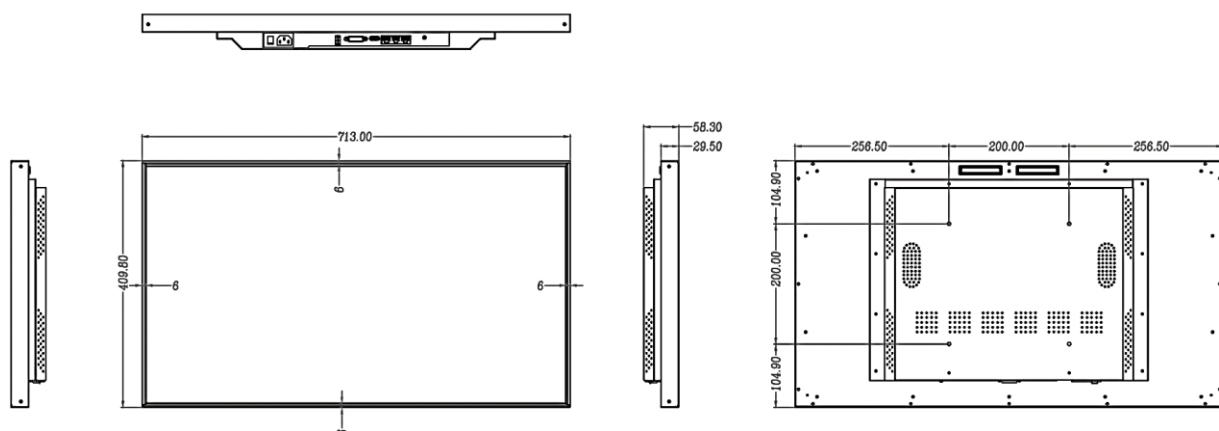

Specification

Model	DM32A	DM43A	DM49A	DM55A	DM65A	DM75A
Display						
Screen Size	32 inch	43 inch	49 inch	55 inch	65 inch	75 inch
Native Resolution	1920 × 1080	3840 × 2160				
LCD Tech	ADS					
Aspect Ratio	16 : 9					
Brightness	500 nit (Typ.)					
Contrast	≥ 1200:1					
View Angle	178°(H) / 178°(V)					
Display Color	16.7M					
Response Time	8ms					
Operation Time	24/7					
Life Time (Light Source)	50,000 hrs (Typ.)					
Interface						
HDMI IN 2.0	× 1					
USB 3.0	× 1					
USB 2.0	× 1					
Earphone	× 1					
RJ45	× 1					
Configuration						
CPU	Octa Core A55, 1.2GHz, up to 1.5GHz					
GPU	Multi-Core Mali-G52					
RAM/Storage	4G/32G					
OS	Android 12					
LAN	10/100M					
WIFI	2.4G+5G					
Bluetooth	Yes					
Built-In Speaker	5W × 2 (8Ω)					
Power						
POWER SUPPLY	AC 100V ~ 240V@50/60HZ					
POWER CONSUMPTION	50W	80W	110W	130W	210W	300W
POWER CONSUMPTION (Standby)	0.5W	0.5W	0.5W	0.5W	0.5W	0.5W
Environment						
Operation Temperature	0°C~50°C					
Operation Humidity	10%-85%					
Storage Temperature	-20°C~60°C					
Storage Humidity	5%-95%					

Specification

Model	DM32A	DM43A	DM49A	DM55A	DM65A	DM75A
Physical						
Color/Material	Black/Aluminum					
Bezel Width	6mm (L/R/T/B)				8mm (L/R/T/B)	
Set Outline Dimension (W×H×D)	713×409.8 × 58.3mm	958×547.4 × 58.3mm	1090×620.3 × 58.3mm	1226×699.2 × 58.3mm	1450×825 × 82mm	1672×951 × 71.2mm
Package Dimension (W×H×D)	842×553 × 160mm	1080×667 × 157mm	1216×762 × 160mm	1345×820 × 160mm	1570×945 × 160mm	1840×1110 × 195mm
Set Weight	7kg	12kg	16kg	18kg	24kg	31kg
Packed Weight (1 Sets inside)	10kg	20kg	26kg	30kg	37kg	48kg
VESA Mounting Interface	200×200	400×400	400×400	400×400	400×600	400×600

Dimension Drawing

DM32A

Unit: mm

DM43A

Specification

Dimension Drawing

DM49A

Unit: mm

DM55A

Specification

Dimension Drawing

DM65A

Unit: mm

DM75A

Accessories Lists

No.	Parts	Qty	Specification
1	Power cord	1	1.5m
2	Remote controller	1	-
3	Bluetooth antenna	1	-
4	Wi-Fi antenna	1	-
5	User manual	1	-