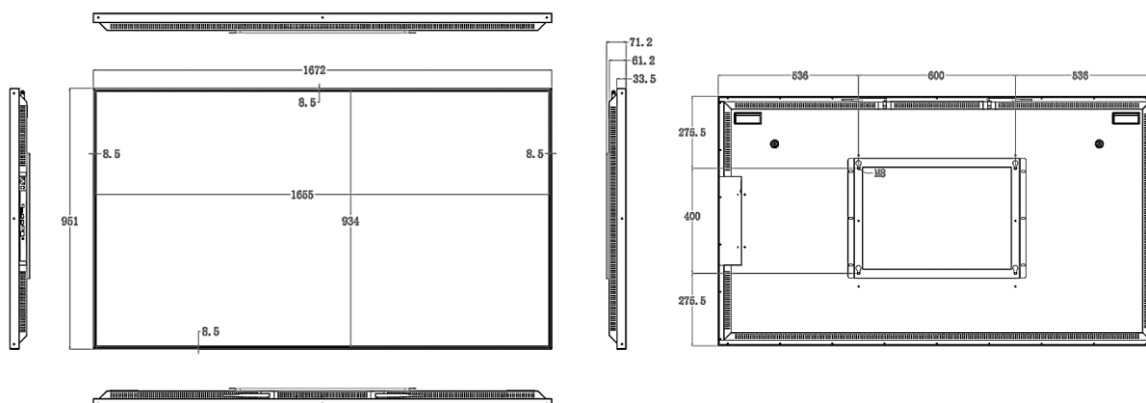

Specification

Model	DM32A	DM43A	DM49A	DM55A	DM65A	DM75A
Physical						
Color/Material	Black/Aluminum					
Bezel Width	6mm (L/R/T/B)				8mm (L/R/T/B)	
Set Outline Dimension (W×H×D)	713×409.8 × 58.3mm	958×547.4 × 58.3mm	1090×620.3 × 58.3mm	1226×699.2 × 58.3mm	1450×825 × 82mm	1672×951 × 71.2mm
Package Dimension (W×H×D)	842×553 × 160mm	1080×667 × 157mm	1216×762 × 160mm	1345×820 × 160mm	1570×945 × 160mm	1840×1110 × 195mm
Set Weight	7kg	12kg	16kg	18kg	24kg	31kg
Packed Weight (1 Sets inside)	10kg	20kg	26kg	30kg	37kg	48kg
VESA Mounting Interface	200×200	400×400	400×400	400×400	400×600	400×600

Dimension Drawing

DM32A

Unit: mm

DM43A

Specification

Dimension Drawing

DM49A

Unit: mm

DM55A

Specification

Dimension Drawing

DM65A

Unit: mm

DM75A

Accessories Lists

No.	Parts	Qty	Specification
1	Power cord	1	1.5m
2	Remote controller	1	-
3	Bluetooth antenna	1	-
4	Wi-Fi antenna	1	-
5	User manual	1	-