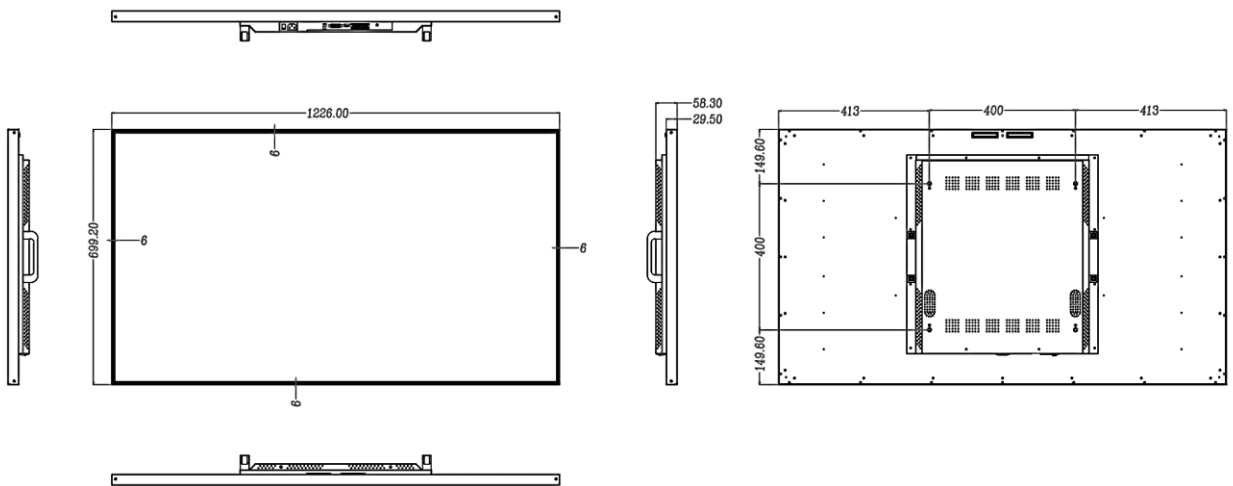

Specification

Model	DM32A	DM43A	DM49A	DM55A	DM65A	DM75A
Physical						
Color/Material	Black/Aluminum					
Bezel Width	6mm (L/R/T/B)				8mm (L/R/T/B)	
Set Outline Dimension (W×H×D)	713×409.8 × 58.3mm	958×547.4 × 58.3mm	1090×620.3 × 58.3mm	1226×699.2 × 58.3mm	1450×825 × 82mm	1672×951 × 71.2mm
Package Dimension (W×H×D)	842×553 × 160mm	1080×667 × 157mm	1216×762 × 160mm	1345×820 × 160mm	1570×945 × 160mm	1840×1110 × 195mm
Set Weight	7kg	12kg	16kg	18kg	24kg	31kg
Packed Weight (1 Sets inside)	10kg	20kg	26kg	30kg	37kg	48kg
VESA Mounting Interface	200×200	400×400	400×400	400×400	400×600	400×600

Dimension Drawing

DM32A

Unit: mm

DM43A

Specification

Dimension Drawing

DM49A

Unit: mm

DM55A

Specification

Dimension Drawing

DM65A

Unit: mm

DM75A

Accessories Lists

No.	Parts	Qty	Specification
1	Power cord	1	1.5m
2	Remote controller	1	-
3	Bluetooth antenna	1	-
4	Wi-Fi antenna	1	-
5	User manual	1	-