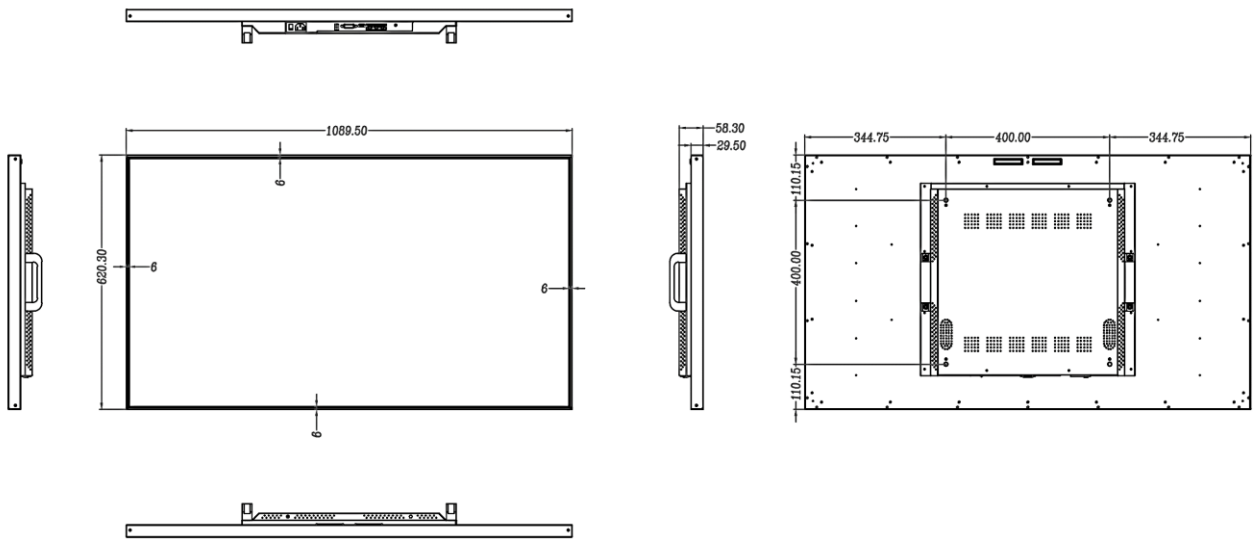

Specification

Model	DM32A	DM43A	DM49A	DM55A	DM65A	DM75A
Physical						
Color/Material	Black/Aluminum					
Bezel Width	6mm (L/R/T/B)				8mm (L/R/T/B)	
Set Outline Dimension (W×H×D)	713×409.8 × 58.3mm	958×547.4 × 58.3mm	1090×620.3 × 58.3mm	1226×699.2 × 58.3mm	1450×825 × 82mm	1672×951 × 71.2mm
Package Dimension (W×H×D)	842×553 × 160mm	1080×667 × 157mm	1216×762 × 160mm	1345×820 × 160mm	1570×945 × 160mm	1840×1110 × 195mm
Set Weight	7kg	12kg	16kg	18kg	24kg	31kg
Packed Weight (1 Sets inside)	10kg	20kg	26kg	30kg	37kg	48kg
VESA Mounting Interface	200×200	400×400	400×400	400×400	400×600	400×600

Dimension Drawing

DM32A

Unit: mm

DM43A

Specification

Dimension Drawing

DM49A

Unit: mm

DM55A

Specification

Dimension Drawing

DM65A

Unit: mm

DM75A

Accessories Lists

No.	Parts	Qty	Specification
1	Power cord	1	1.5m
2	Remote controller	1	-
3	Bluetooth antenna	1	-
4	Wi-Fi antenna	1	-
5	User manual	1	-