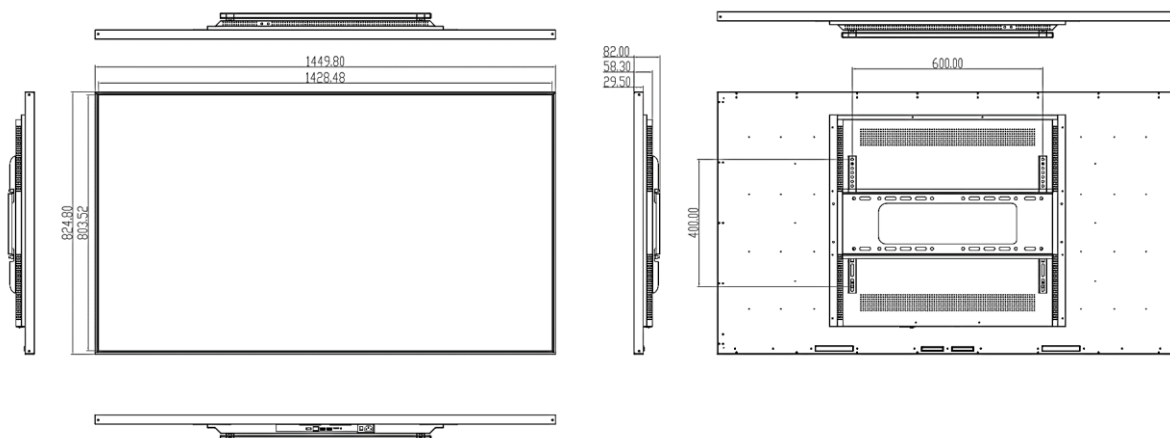

Specification

Model	DM32A	DM43A	DM49A	DM55A	DM65A	DM75A
Physical						
Color/Material	Black/Aluminum					
Bezel Width	6mm (L/R/T/B)				8mm (L/R/T/B)	
Set Outline Dimension (W×H×D)	713×409.8 × 58.3mm	958×547.4 × 58.3mm	1090×620.3 × 58.3mm	1226×699.2 × 58.3mm	1450×825 × 82mm	1672×951 × 71.2mm
Package Dimension (W×H×D)	842×553 × 160mm	1080×667 × 157mm	1216×762 × 160mm	1345×820 × 160mm	1570×945 × 160mm	1840×1110 × 195mm
Set Weight	7kg	12kg	16kg	18kg	24kg	31kg
Packed Weight (1 Sets inside)	10kg	20kg	26kg	30kg	37kg	48kg
VESA Mounting Interface	200×200	400×400	400×400	400×400	400×600	400×600

Dimension Drawing

DM32A

Unit: mm

DM43A

Specification

Dimension Drawing

DM49A

Unit: mm

DM55A

Specification

Dimension Drawing

DM65A

Unit: mm

DM75A

Accessories Lists

No.	Parts	Qty	Specification
1	Power cord	1	1.5m
2	Remote controller	1	-
3	Bluetooth antenna	1	-
4	Wi-Fi antenna	1	-
5	User manual	1	-