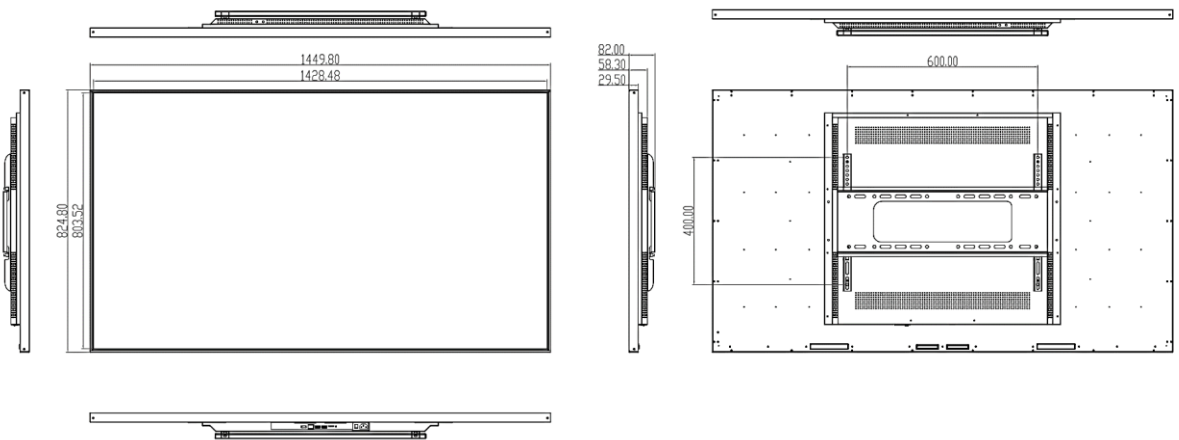

Environment

Operation Temperature	0°C~50°C
Operation Humidity	10%-85%
Storage Temperature	-20°C~60°C
Storage Humidity	5%-95%

Physical

Color/Material	Black/Aluminum					
Bezel Width	6mm (L/R/T/B)				8mm (L/R/T/B)	
Set Outline Dimension (W×H×D)	713×409.8 × 58.3mm	958×547.4 × 58.3mm	1090×620.3 × 58.3mm	1226×699.2 × 58.3mm	1450×825 × 82mm	1672×951 × 71.2mm
Package Dimension (W×H×D)	842×553 × 160mm	1080×667 × 157mm	1216×762 × 160mm	1345×820 × 160mm	1570×945 × 160mm	1840×1110 × 195mm
Set Weight	7kg	12kg	16kg	18kg	24kg	31kg
Packed Weight (1 Sets inside)	10kg	20kg	26kg	30kg	37kg	48kg
VESA Mounting Interface	200×200	400×400	400×400	400×400	400×600	400×600

Specification

Dimension Drawing

DM32M

Unit: mm

DM43M

DM49M

Specification

Dimension Drawing

Unit: mm

DM55M

DM65M

DM75M

Specification

Accessories Lists

No.	Parts	Qty	Specification
1	Power cord	1	1.5m
2	Remote controller	1	-
3	User manual	1	-