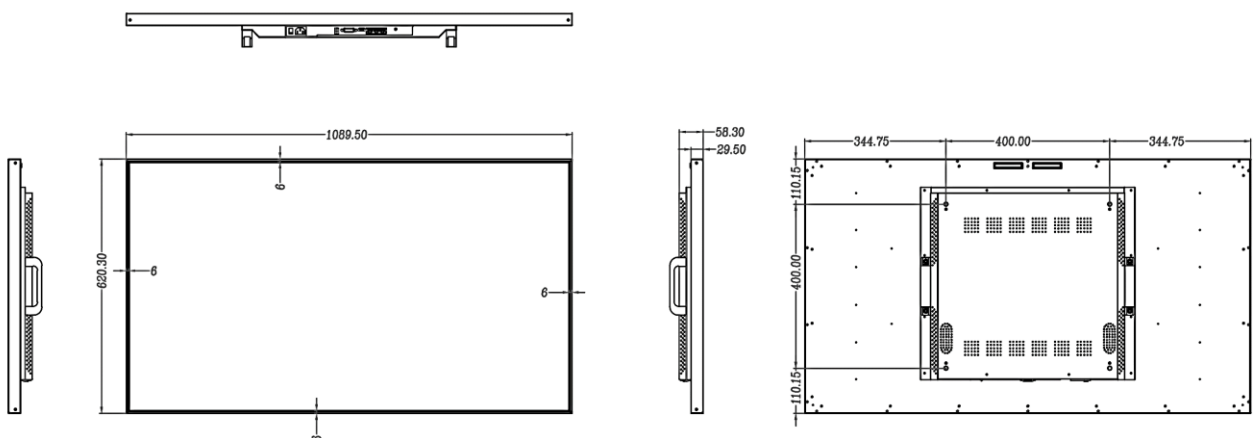

Environment

Operation Temperature	0°C~50°C
Operation Humidity	10%-85%
Storage Temperature	-20°C~60°C
Storage Humidity	5%-95%

Physical

Color/Material	Black/Aluminum					
Bezel Width	6mm (L/R/T/B)				8mm (L/R/T/B)	
Set Outline Dimension (W×H×D)	713×409.8 × 58.3mm	958×547.4 × 58.3mm	1090×620.3 × 58.3mm	1226×699.2 × 58.3mm	1450×825 × 82mm	1672×951 × 71.2mm
Package Dimension (W×H×D)	842×553 × 160mm	1080×667 × 157mm	1216×762 × 160mm	1345×820 × 160mm	1570×945 × 160mm	1840×1110 × 195mm
Set Weight	7kg	12kg	16kg	18kg	24kg	31kg
Packed Weight (1 Sets inside)	10kg	20kg	26kg	30kg	37kg	48kg
VESA Mounting Interface	200×200	400×400	400×400	400×400	400×600	400×600

Specification

Dimension Drawing

DM32M

Unit: mm

DM43M

DM49M

Specification

Dimension Drawing

Unit: mm

DM55M

DM65M

DM75M

Specification

Accessories Lists

No.	Parts	Qty	Specification
1	Power cord	1	1.5m
2	Remote controller	1	-
3	User manual	1	-