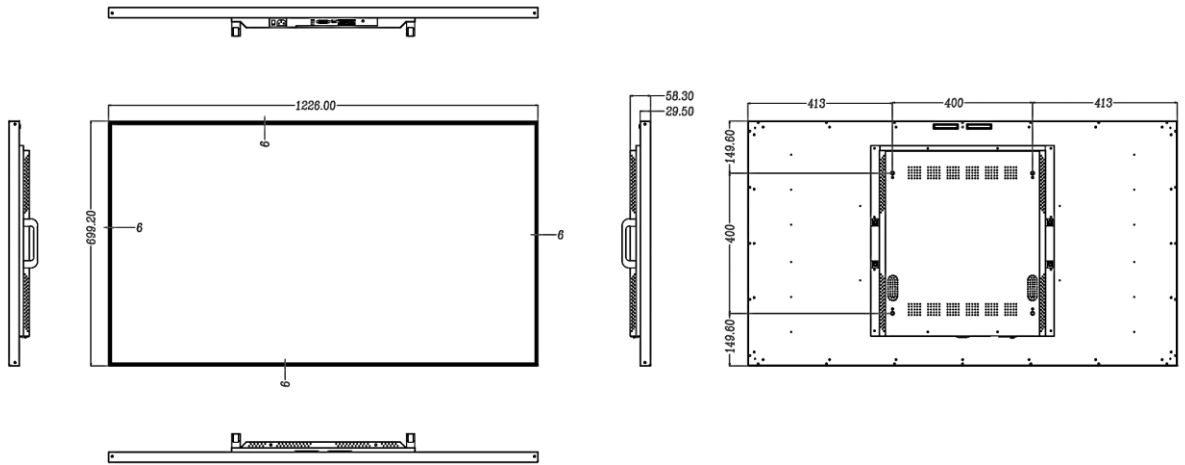

Environment

Operation Temperature	0°C~50°C
Operation Humidity	10%-85%
Storage Temperature	-20°C~60°C
Storage Humidity	5%-95%

Physical

Color/Material	Black/Aluminum					
Bezel Width	6mm (L/R/T/B)				8mm (L/R/T/B)	
Set Outline Dimension (W×H×D)	713×409.8 × 58.3mm	958×547.4 × 58.3mm	1090×620.3 × 58.3mm	1226×699.2 × 58.3mm	1450×825 × 82mm	1672×951 × 71.2mm
Package Dimension (W×H×D)	842×553 × 160mm	1080×667 × 157mm	1216×762 × 160mm	1345×820 × 160mm	1570×945 × 160mm	1840×1110 × 195mm
Set Weight	7kg	12kg	16kg	18kg	24kg	31kg
Packed Weight (1 Sets inside)	10kg	20kg	26kg	30kg	37kg	48kg
VESA Mounting Interface	200×200	400×400	400×400	400×400	400×600	400×600

Specification

Dimension Drawing

DM32M

Unit: mm

DM43M

DM49M

Specification

Dimension Drawing

Unit: mm

DM55M

DM65M

DM75M

Specification

Accessories Lists

No.	Parts	Qty	Specification
1	Power cord	1	1.5m
2	Remote controller	1	-
3	User manual	1	-