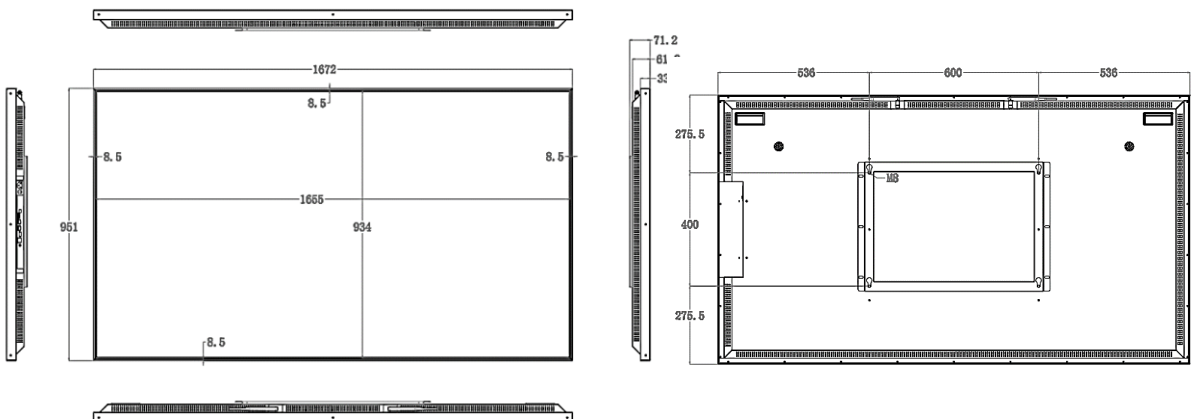

Environment

Operation Temperature	0°C~50°C
Operation Humidity	10%-85%
Storage Temperature	-20°C~60°C
Storage Humidity	5%-95%

Physical

Color/Material	Black/Aluminum					
Bezel Width	6mm (L/R/T/B)				8mm (L/R/T/B)	
Set Outline Dimension (W×H×D)	713×409.8 × 58.3mm	958×547.4 × 58.3mm	1090×620.3 × 58.3mm	1226×699.2 × 58.3mm	1450×825 × 82mm	1672×951 × 71.2mm
Package Dimension (W×H×D)	842×553 × 160mm	1080×667 × 157mm	1216×762 × 160mm	1345×820 × 160mm	1570×945 × 160mm	1840×1110 × 195mm
Set Weight	7kg	12kg	16kg	18kg	24kg	31kg
Packed Weight (1 Sets inside)	10kg	20kg	26kg	30kg	37kg	48kg
VESA Mounting Interface	200×200	400×400	400×400	400×400	400×600	400×600

Specification

Dimension Drawing

DM32M

Unit: mm

DM43M

DM49M

Specification

Dimension Drawing

Unit: mm

DM55M

DM65M

DM75M

Specification

Accessories Lists

No.	Parts	Qty	Specification
1	Power cord	1	1.5m
2	Remote controller	1	-
3	User manual	1	-