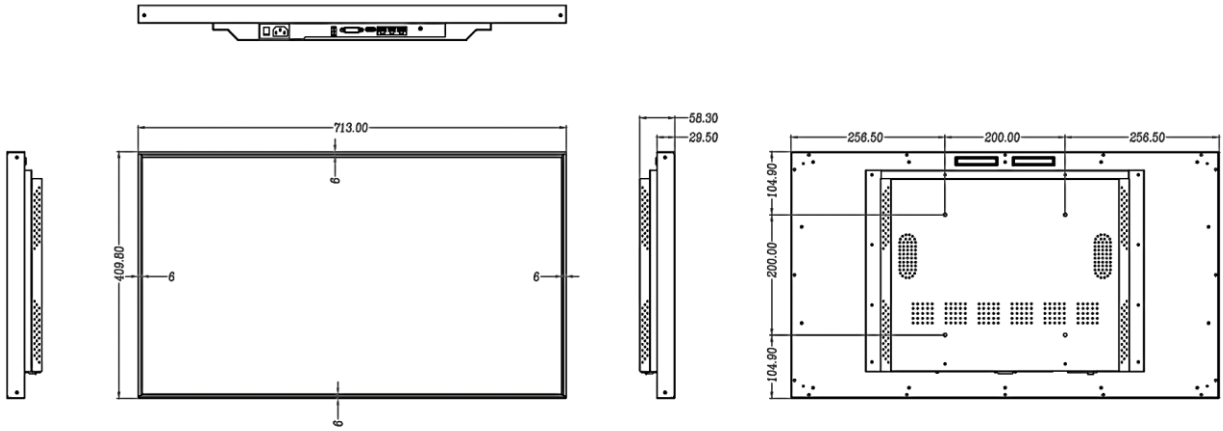

Environment

Operation Temperature	0°C~50°C
Operation Humidity	10%-85%
Storage Temperature	-20°C~60°C
Storage Humidity	5%-95%

Physical

Color/Material	Black/Aluminum					
Bezel Width	6mm (L/R/T/B)				8mm (L/R/T/B)	
Set Outline Dimension (W×H×D)	713×409.8 × 58.3mm	958×547.4 × 58.3mm	1090×620.3 × 58.3mm	1226×699.2 × 58.3mm	1450×825 × 82mm	1672×951 × 71.2mm
Package Dimension (W×H×D)	842×553 × 160mm	1080×667 × 157mm	1216×762 × 160mm	1345×820 × 160mm	1570×945 × 160mm	1840×1110 × 195mm
Set Weight	7kg	12kg	16kg	18kg	24kg	31kg
Packed Weight (1 Sets inside)	10kg	20kg	26kg	30kg	37kg	48kg
VESA Mounting Interface	200×200	400×400	400×400	400×400	400×600	400×600

Specification

Dimension Drawing

DM32M

Unit: mm

DM43M

DM49M

Specification

Dimension Drawing

Unit: mm

DM55M

DM65M

DM75M

Specification

Accessories Lists

No.	Parts	Qty	Specification
1	Power cord	1	1.5m
2	Remote controller	1	-
3	User manual	1	-