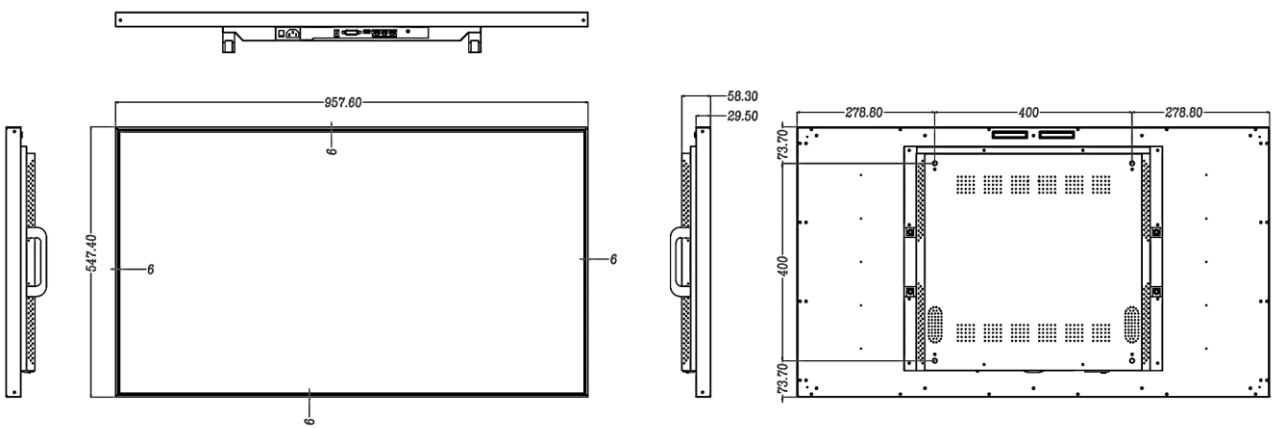

Environment

Operation Temperature	0°C~50°C
Operation Humidity	10%-85%
Storage Temperature	-20°C~60°C
Storage Humidity	5%-95%

Physical

Color/Material	Black/Aluminum					
Bezel Width	6mm (L/R/T/B)				8mm (L/R/T/B)	
Set Outline Dimension (W×H×D)	713×409.8 × 58.3mm	958×547.4 × 58.3mm	1090×620.3 × 58.3mm	1226×699.2 × 58.3mm	1450×825 × 82mm	1672×951 × 71.2mm
Package Dimension (W×H×D)	842×553 × 160mm	1080×667 × 157mm	1216×762 × 160mm	1345×820 × 160mm	1570×945 × 160mm	1840×1110 × 195mm
Set Weight	7kg	12kg	16kg	18kg	24kg	31kg
Packed Weight (1 Sets inside)	10kg	20kg	26kg	30kg	37kg	48kg
VESA Mounting Interface	200×200	400×400	400×400	400×400	400×600	400×600

Specification

Dimension Drawing

DM32M

Unit: mm

DM43M

DM49M

Specification

Dimension Drawing

Unit: mm

DM55M

DM65M

DM75M

Specification

Accessories Lists

No.	Parts	Qty	Specification
1	Power cord	1	1.5m
2	Remote controller	1	-
3	User manual	1	-