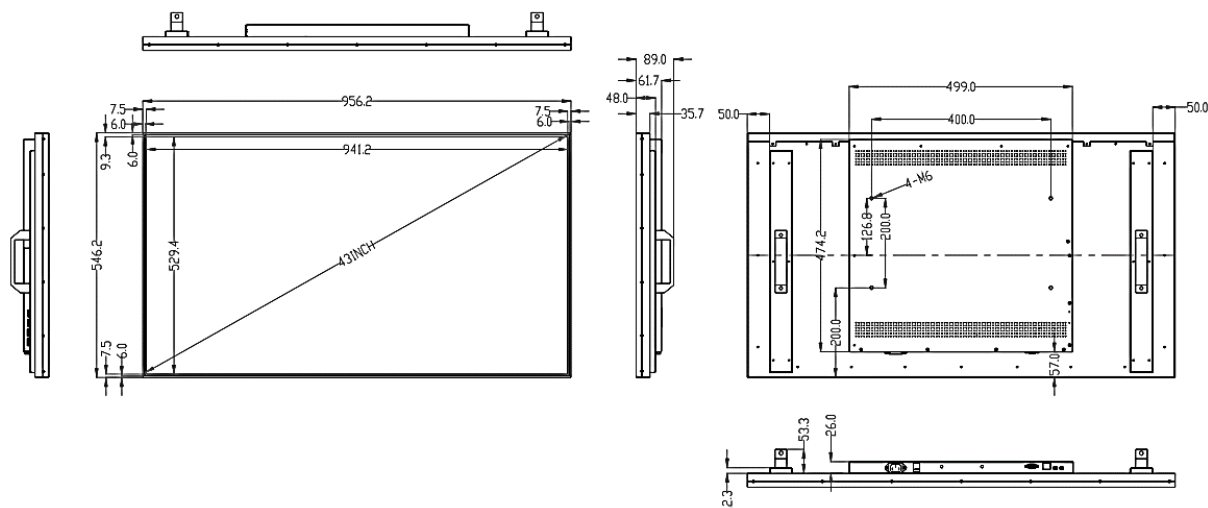

Specification

Model	DP43A	DP49A	DP55A	DP65A	DP75A	DP86A
Physical						
Color/Material	Black/Aluminum					
Bezel Width	6mm (L/R/T/B)			7.9mm (L/R/T/B)		
Set Outline Dimension (W×H×D)	956×546 ×61.7mm	1088×619 ×61.7mm	1225×689 ×61.7mm	1444×820 ×61.7mm	1665×946 ×61.7mm	1908×1082 ×61.7mm
Package Dimension (W×H×D)	1115×209 ×700mm	1243×209 ×773mm	1379×209 ×853mm	1589×209 ×914mm	1819×209 ×1100mm	2099×224 ×1262mm
Set Weight	8.5kg	9.8kg	11.9kg	15.9kg	21kg	33kg
Packed Weight (1 Sets inside)	15kg	18kg	21kg	29kg	35kg	55kg
VESA Mounting Interface	400×200	400×300	400×300	400×400	400×400	400×400

Dimension Drawing

DP43A

Unit: mm