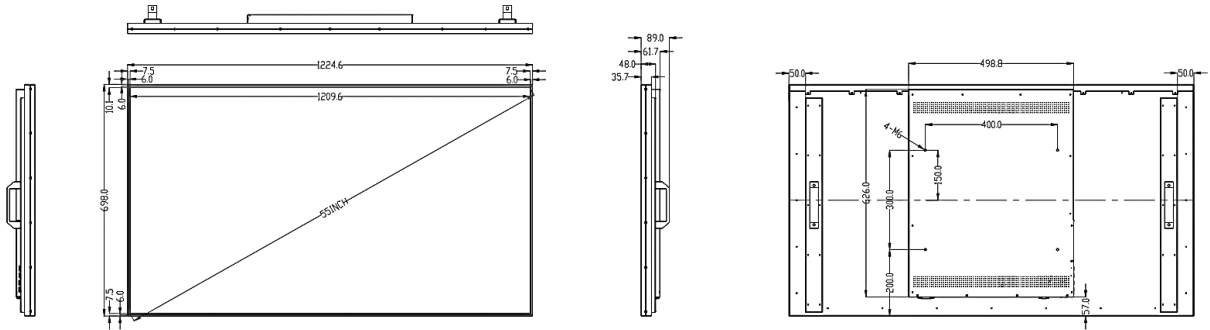

Specification

Model	DP43A	DP49A	DP55A	DP65A	DP75A	DP86A
Physical						
Color/Material	Black/Aluminum					
Bezel Width	6mm (L/R/T/B)			7.9mm (L/R/T/B)		
Set Outline Dimension (W×H×D)	956×546 ×61.7mm	1088×619 ×61.7mm	1225×689 ×61.7mm	1444×820 ×61.7mm	1665×946 ×61.7mm	1908×1082 ×61.7mm
Package Dimension (W×H×D)	1115×209 ×700mm	1243×209 ×773mm	1379×209 ×853mm	1589×209 ×914mm	1819×209 ×1100mm	2099×224 ×1262mm
Set Weight	8.5kg	9.8kg	11.9kg	15.9kg	21kg	33kg
Packed Weight (1 Sets inside)	15kg	18kg	21kg	29kg	35kg	55kg
VESA Mounting Interface	400×200	400×300	400×300	400×400	400×400	400×400

Dimension Drawing

DP43A

Unit: mm

DP49A

Specification

Dimension Drawing

DP55A

Unit: mm

DP65A

DP75A

Specification

Dimension Drawing

DP86A

Unit: mm

Accessories Lists

No.	Parts	Qty	Specification
1	Power cord	1	1.5m
2	Remote controller	1	-
3	Bluetooth antenna	1	-
4	Wi-Fi antenna	1	-
5	User manual	1	-