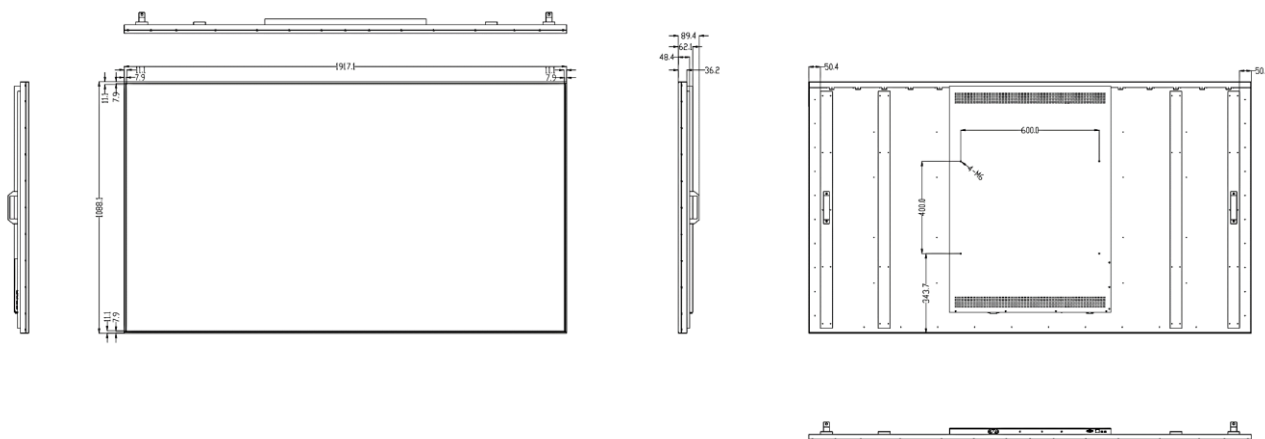

Specification

Model	DP43A	DP49A	DP55A	DP65A	DP75A	DP86A
Physical						
Color/Material	Black/Aluminum					
Bezel Width	6mm (L/R/T/B)			7.9mm (L/R/T/B)		
Set Outline Dimension (W×H×D)	956×546 ×61.7mm	1088×619 ×61.7mm	1225×689 ×61.7mm	1444×820 ×61.7mm	1665×946 ×61.7mm	1908×1082 ×61.7mm
Package Dimension (W×H×D)	1115×209 ×700mm	1243×209 ×773mm	1379×209 ×853mm	1589×209 ×914mm	1819×209 ×1100mm	2099×224 ×1262mm
Set Weight	8.5kg	9.8kg	11.9kg	15.9kg	21kg	33kg
Packed Weight (1 Sets inside)	15kg	18kg	21kg	29kg	35kg	55kg
VESA Mounting Interface	400×200	400×300	400×300	400×400	400×400	400×400

DP65A

DP75A

Specification

Dimension Drawing

DP86A

Unit: mm

Accessories Lists

No.	Parts	Qty	Specification
1	Power cord	1	1.5m
2	Remote controller	1	-
3	Bluetooth antenna	1	-
4	Wi-Fi antenna	1	-
5	User manual	1	-