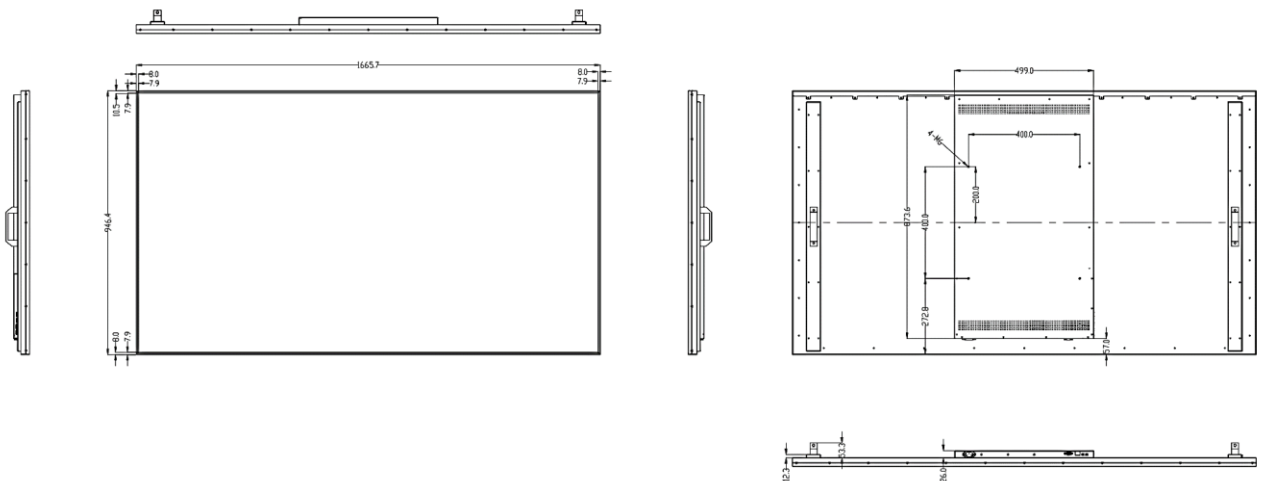

Specification

Model	DP43A	DP49A	DP55A	DP65A	DP75A	DP86A
Physical						
Color/Material	Black/Aluminum					
Bezel Width	6mm (L/R/T/B)			7.9mm (L/R/T/B)		
Set Outline Dimension (W×H×D)	956×546 ×61.7mm	1088×619 ×61.7mm	1225×689 ×61.7mm	1444×820 ×61.7mm	1665×946 ×61.7mm	1908×1082 ×61.7mm
Package Dimension (W×H×D)	1115×209 ×700mm	1243×209 ×773mm	1379×209 ×853mm	1589×209 ×914mm	1819×209 ×1100mm	2099×224 ×1262mm
Set Weight	8.5kg	9.8kg	11.9kg	15.9kg	21kg	33kg
Packed Weight (1 Sets inside)	15kg	18kg	21kg	29kg	35kg	55kg
VESA Mounting Interface	400×200	400×300	400×300	400×400	400×400	400×400

Dimension Drawing

DP43A

Unit: mm

DP49A

Specification

Dimension Drawing

DP55A

Unit: mm

DP65A

DP75A

Specification

Dimension Drawing

DP86A

Unit: mm

Accessories Lists

No.	Parts	Qty	Specification
1	Power cord	1	1.5m
2	Remote controller	1	-
3	Bluetooth antenna	1	-
4	Wi-Fi antenna	1	-
5	User manual	1	-