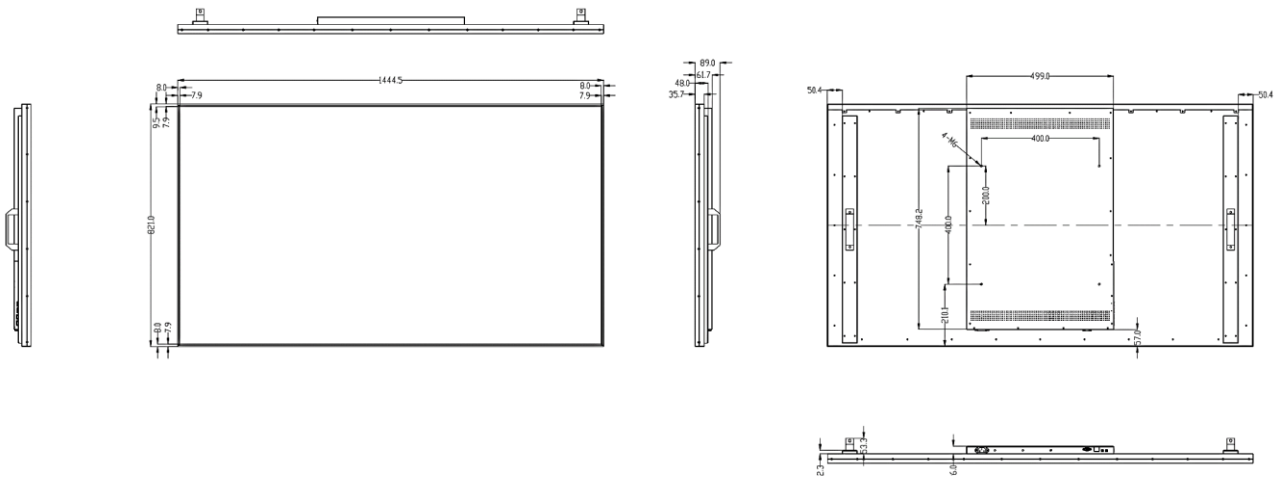

Specification

Model	DP43A	DP49A	DP55A	DP65A	DP75A	DP86A
Physical						
Color/Material	Black/Aluminum					
Bezel Width	6mm (L/R/T/B)			7.9mm (L/R/T/B)		
Set Outline Dimension (W×H×D)	956×546 ×61.7mm	1088×619 ×61.7mm	1225×689 ×61.7mm	1444×820 ×61.7mm	1665×946 ×61.7mm	1908×1082 ×61.7mm
Package Dimension (W×H×D)	1115×209 ×700mm	1243×209 ×773mm	1379×209 ×853mm	1589×209 ×914mm	1819×209 ×1100mm	2099×224 ×1262mm
Set Weight	8.5kg	9.8kg	11.9kg	15.9kg	21kg	33kg
Packed Weight (1 Sets inside)	15kg	18kg	21kg	29kg	35kg	55kg
VESA Mounting Interface	400×200	400×300	400×300	400×400	400×400	400×400

Dimension Drawing

DP43A

Unit: mm

DP49A

Specification

Dimension Drawing

DP55A

Unit: mm

DP65A

DP75A

Specification

Dimension Drawing

DP86A

Unit: mm

Accessories Lists

No.	Parts	Qty	Specification
1	Power cord	1	1.5m
2	Remote controller	1	-
3	Bluetooth antenna	1	-
4	Wi-Fi antenna	1	-
5	User manual	1	-