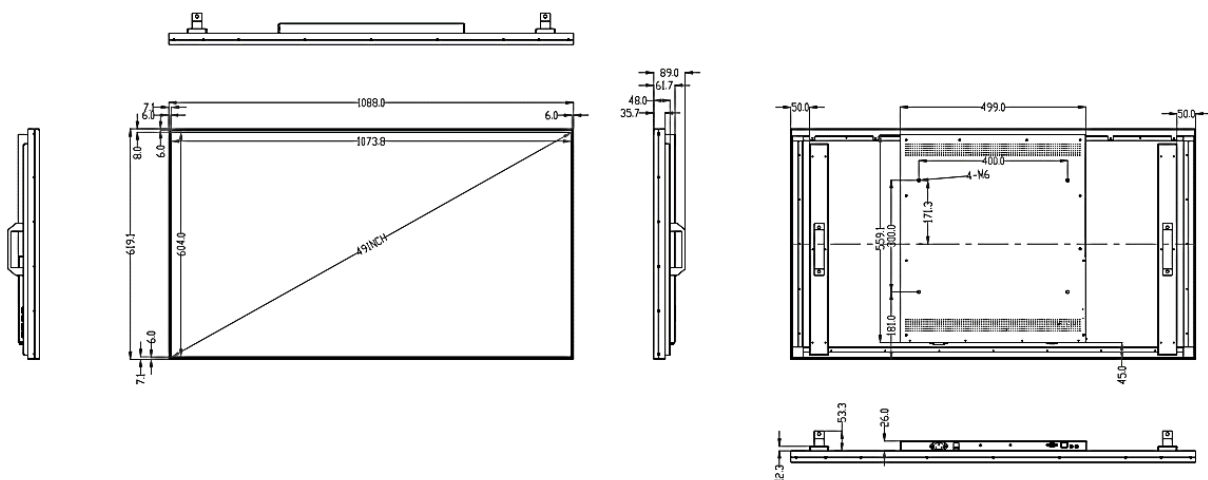

Specification

Model	DP43A	DP49A	DP55A	DP65A	DP75A	DP86A
Physical						
Color/Material	Black/Aluminum					
Bezel Width	6mm (L/R/T/B)			7.9mm (L/R/T/B)		
Set Outline Dimension (W×H×D)	956×546 ×61.7mm	1088×619 ×61.7mm	1225×689 ×61.7mm	1444×820 ×61.7mm	1665×946 ×61.7mm	1908×1082 ×61.7mm
Package Dimension (W×H×D)	1115×209 ×700mm	1243×209 ×773mm	1379×209 ×853mm	1589×209 ×914mm	1819×209 ×1100mm	2099×224 ×1262mm
Set Weight	8.5kg	9.8kg	11.9kg	15.9kg	21kg	33kg
Packed Weight (1 Sets inside)	15kg	18kg	21kg	29kg	35kg	55kg
VESA Mounting Interface	400×200	400×300	400×300	400×400	400×400	400×400

Dimension Drawing

DP43A

Unit: mm

DP49A

Specification

Dimension Drawing

DP55A

Unit: mm

DP65A

DP75A

Specification

Dimension Drawing

DP86A

Unit: mm

Accessories Lists

No.	Parts	Qty	Specification
1	Power cord	1	1.5m
2	Remote controller	1	-
3	Bluetooth antenna	1	-
4	Wi-Fi antenna	1	-
5	User manual	1	-