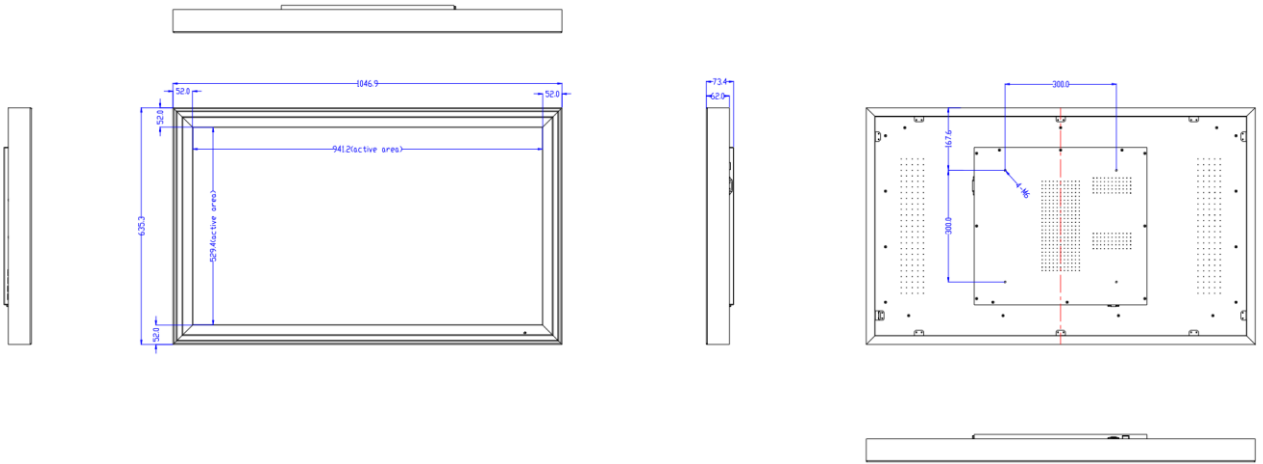

Drawing

SG43A